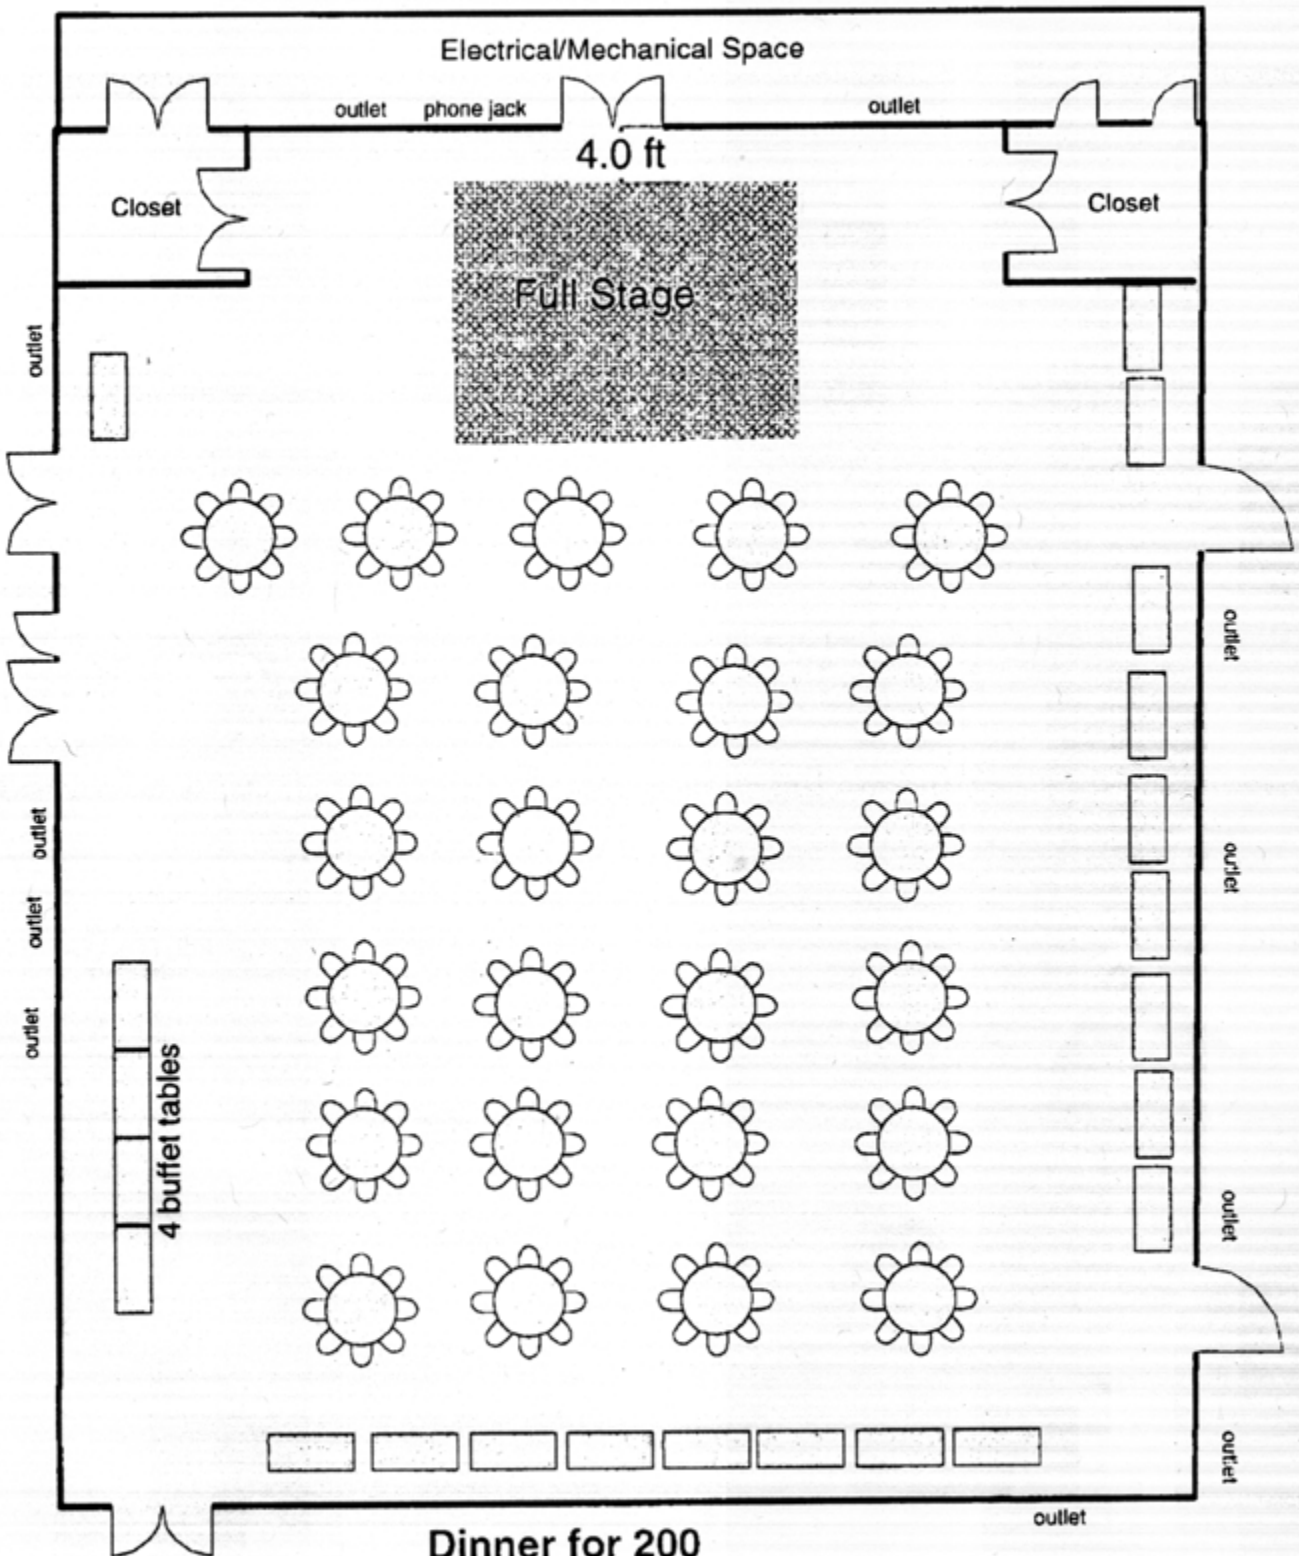

Granite State Room

Dinner for 200
25 tables w/8 @ a table

18 tables around perimeter of room
4 buffet tables